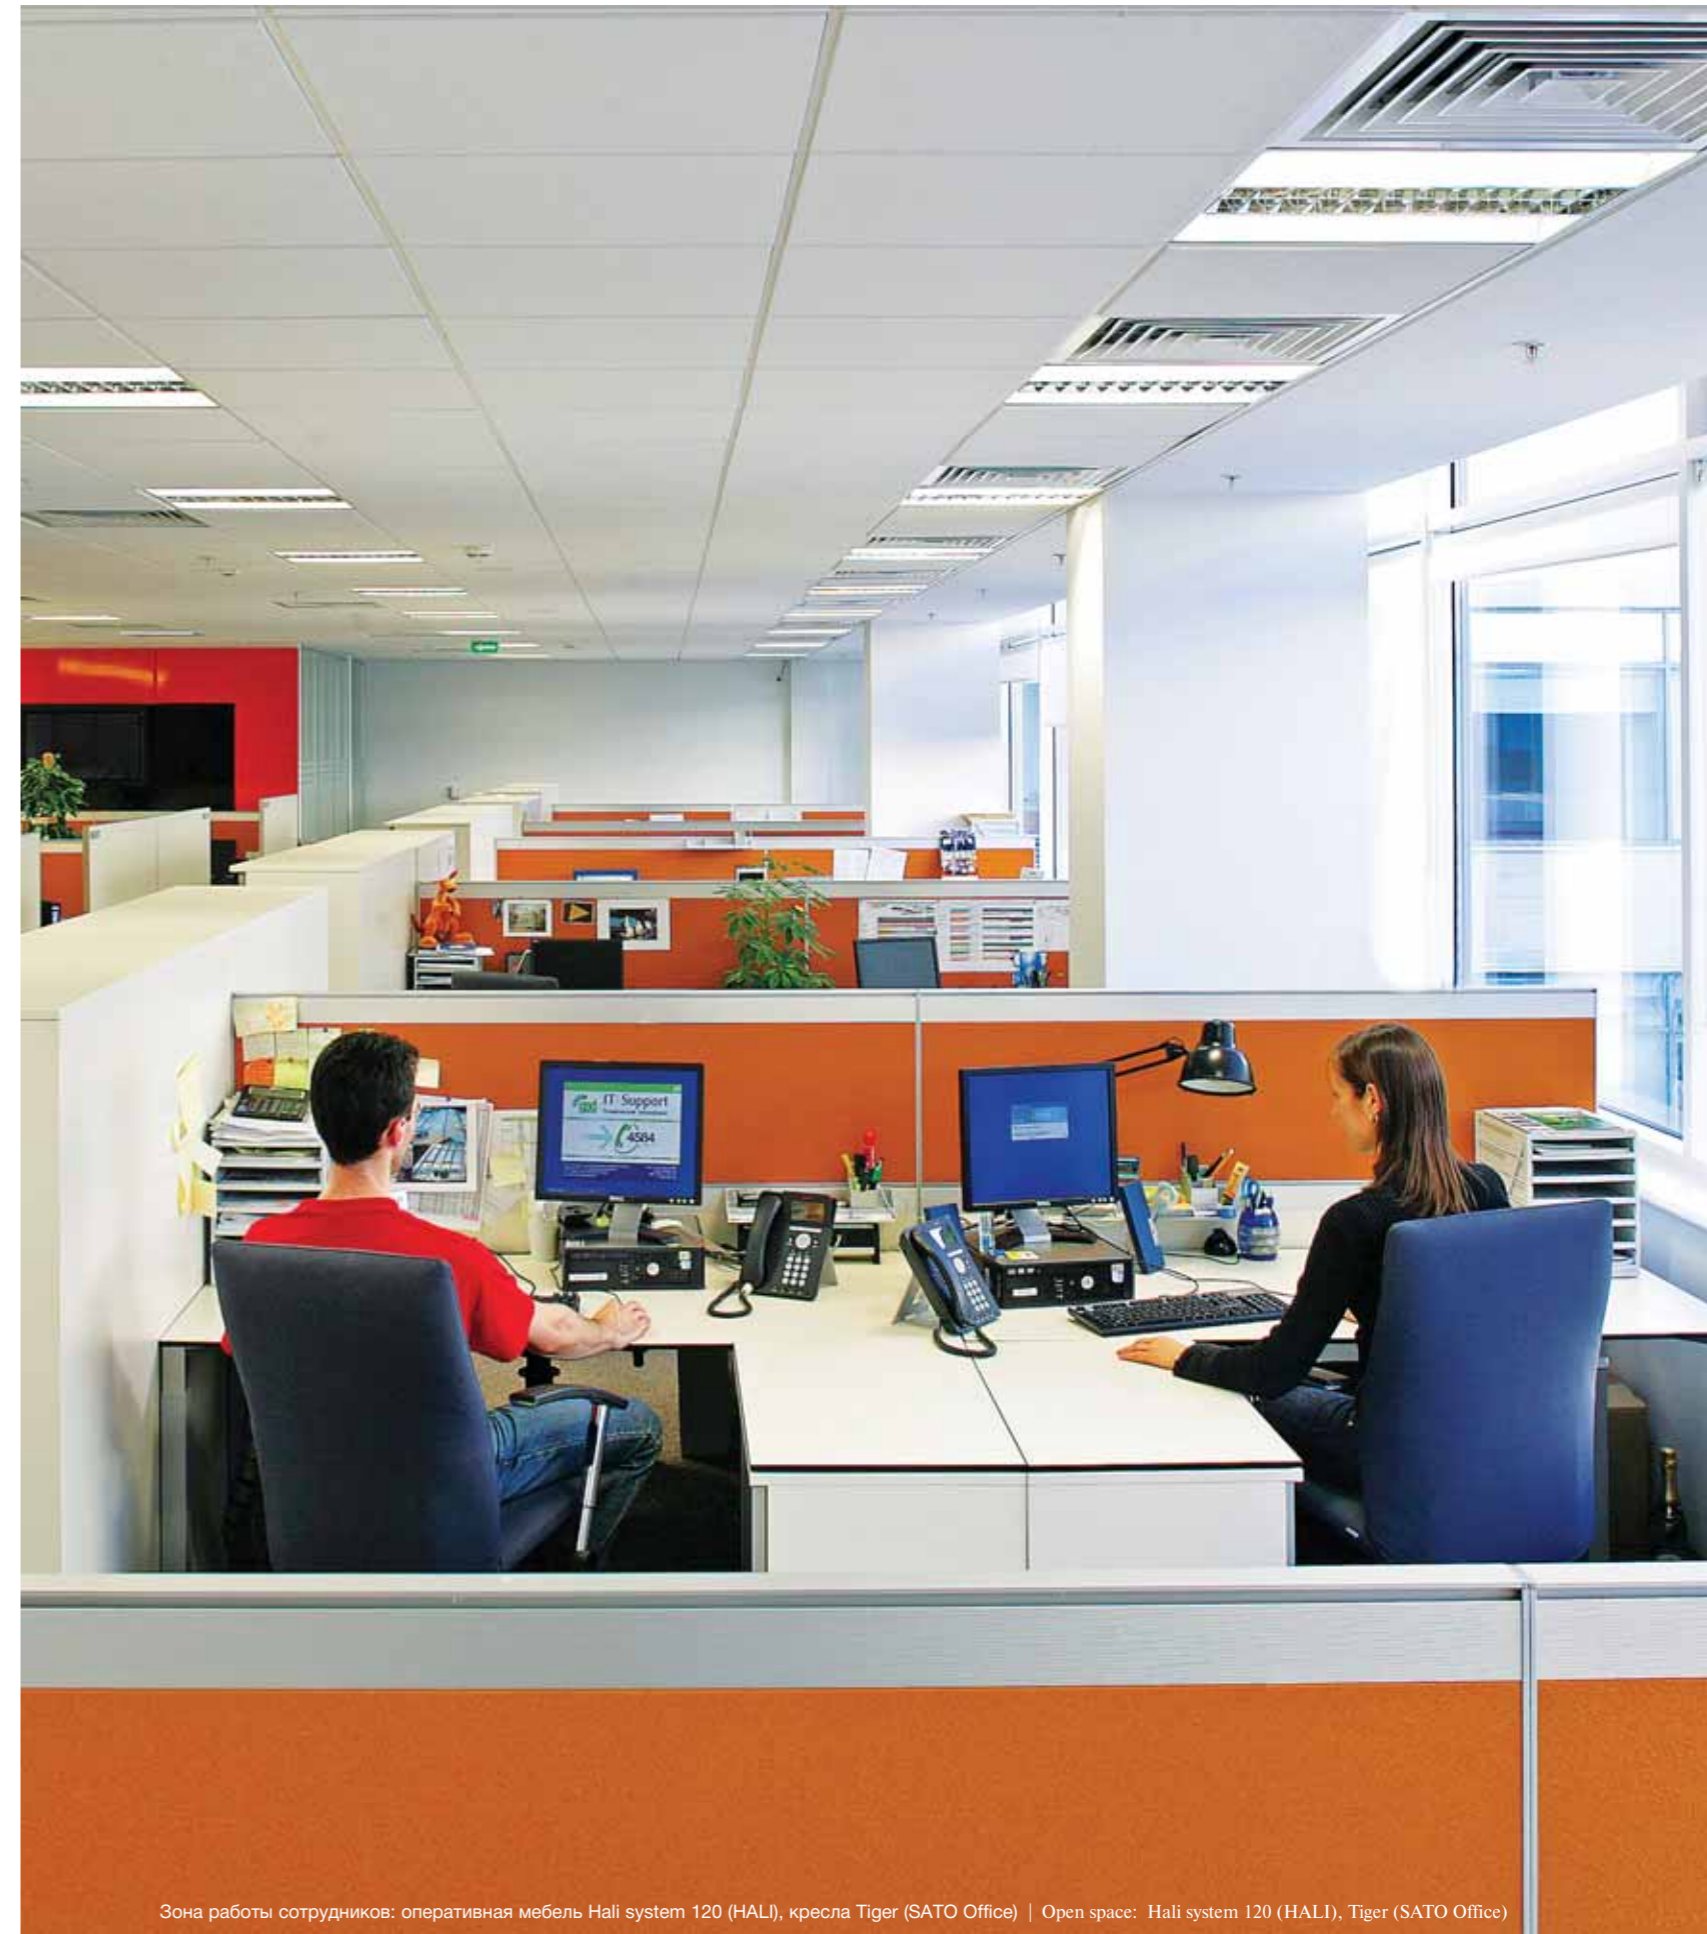

Lang LaSalle

Installation: 2008

Reception, meeting room, open space, waiting area, president office, conference rooms and training centers, manager's working area, recreation area, coffee+

Зона работы сотрудников: оперативная мебель Hali system 120 (HALI), кресла Tiger (SATO Office) | Open space: Hali system 120 (HALI), Tiger (SATO Office)

Зона работы сотрудников: оперативная мебель Hali system 120 (HALI) | Open space: Hali system 120 (HALI)

Зона работы сотрудников: оперативная мебель Hali system 120 (HALI), кресла Tiger (SATO Office) | Open space: Hali system 120 (HALI), Tiger (SATO Office)