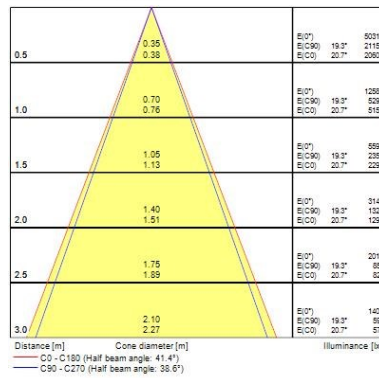

Start Spot Aluminium IP44

START SPOT ALUMINIUM 800LM 840 IP44 WHT

0005171

Lifetime data

Lifespan L70 B50	47000

Physical data

Housing colour	RAL 9016 - Traffic white / Bezel
IP rating	IP44/20
IK rating	IK03
Diffuser finish	Other
Diffuser material	None
Reflector finish	Matt
Nominal Product Length (mm)	86
Nominal Product Width (mm)	86
Nominal Product Height (mm)	64
Nominal Product Diameter (mm)	86
Cutout Dimensions (W x L in mm or Diameter in mm)	68-72
Weight (kg)	0.14
Recessed Depth (mm)	100

Packaging

Single packaging type	Carton
Product EAN number	5410288051710
Packaging single length / height (cm)	10.0
Packaging single width (cm)	10.0
Packaging single depth (cm)	8.5
DUN14 (inner)	25410288051714
Units per inner package	6
Packaging inner length / height (cm)	28.5
Packaging inner width (cm)	9.0
Packaging inner depth (cm)	19.0
DUN14 (outer)	15410288051717
Units per outer package	36
Packaging outer length / height (cm)	43.6
Packaging outer width (cm)	35.6
Packaging outer depth (cm)	29.3

Safety data

Optimal operating condition (°C)	-10-35

PHOTOMETRY

Start Spot Aluminium IP44

START SPOT ALUMINIUM 800LM 840 IP44 WHT

0005171

TECHNICAL DRAWINGS