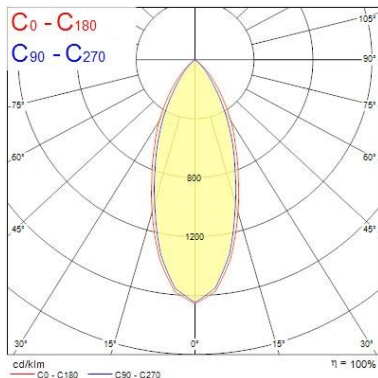

Start Spot Aluminium IP44

START SPOT ALUMINIUM 800LM 840 IP44 WHT

0005171

Lifetime data

Lifespan L70 B50	47000

Physical data

Housing colour	RAL 9016 - Traffic white / Bezel
IP rating	IP44/20
IK rating	IK03
Diffuser finish	Other
Diffuser material	None
Reflector finish	Matt
Nominal Product Length (mm)	86
Nominal Product Width (mm)	86
Nominal Product Height (mm)	64
Nominal Product Diameter (mm)	86
Cutout Dimensions (W x L in mm or Diameter in mm)	68-72
Weight (kg)	0.14
Recessed Depth (mm)	100

Packaging

Single packaging type	Carton
Product EAN number	5410288051710
Packaging single length / height (cm)	10.0
Packaging single width (cm)	10.0
Packaging single depth (cm)	8.5
DUN14 (inner)	25410288051714
Units per inner package	6
Packaging inner length / height (cm)	28.5
Packaging inner width (cm)	9.0
Packaging inner depth (cm)	19.0
DUN14 (outer)	15410288051717
Units per outer package	36
Packaging outer length / height (cm)	43.6
Packaging outer width (cm)	35.6
Packaging outer depth (cm)	29.3

Safety data

Optimal operating condition (°C)	-10-35

PHOTOMETRY

Start Spot Aluminium IP44

START SPOT ALUMINIUM 800LM 840 IP44 WHT

0005171

TECHNICAL DRAWINGS