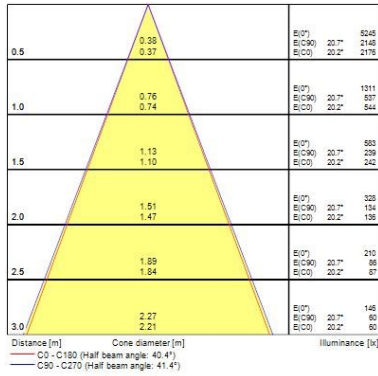

Start Spot Aluminium IP44

START SPOT ALUMINIUM 800LM 840 IP44 WHT

0005171

Lifetime data

Lifespan L70 B50	47000

Physical data

Housing colour	RAL 9016 - Traffic white / Bezel
IP rating	IP44/20
IK rating	IK03
Diffuser finish	Other
Diffuser material	None
Reflector finish	Matt
Nominal Product Length (mm)	86
Nominal Product Width (mm)	86
Nominal Product Height (mm)	64
Nominal Product Diameter (mm)	86
Cutout Dimensions (W x L in mm or Diameter in mm)	68-72
Weight (kg)	0.14
Recessed Depth (mm)	100

Packaging

Single packaging type	Carton
Product EAN number	5410288051710
Packaging single length / height (cm)	10.0
Packaging single width (cm)	10.0
Packaging single depth (cm)	8.5
DUN14 (inner)	25410288051714
Units per inner package	6
Packaging inner length / height (cm)	28.5
Packaging inner width (cm)	9.0
Packaging inner depth (cm)	19.0
DUN14 (outer)	15410288051717
Units per outer package	36
Packaging outer length / height (cm)	43.6
Packaging outer width (cm)	35.6
Packaging outer depth (cm)	29.3

Safety data

Optimal operating condition (°C)	-10-35

PHOTOMETRY

Start Spot Aluminium IP44

START SPOT ALUMINIUM 800LM 840 IP44 WHT

0005171

TECHNICAL DRAWINGS