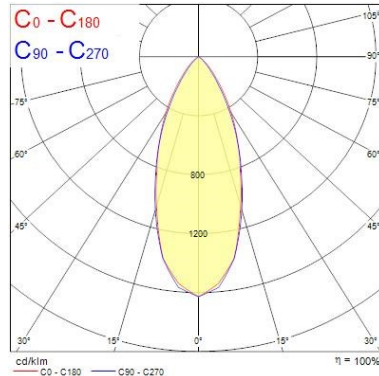

Start Spot Aluminium IP44

START SPOT ALUMINIUM 800LM 840 IP44 WHT

0005171

Lifetime data

Lifespan L70 B50	47000

Physical data

Housing colour	RAL 9016 - Traffic white / Bezel
IP rating	IP44/20
IK rating	IK03
Diffuser finish	Other
Diffuser material	None
Reflector finish	Matt
Nominal Product Length (mm)	86
Nominal Product Width (mm)	86
Nominal Product Height (mm)	64
Nominal Product Diameter (mm)	86
Cutout Dimensions (W x L in mm or Diameter in mm)	68-72
Weight (kg)	0.14
Recessed Depth (mm)	100

Packaging

Single packaging type	Carton
Product EAN number	5410288051710
Packaging single length / height (cm)	10.0
Packaging single width (cm)	10.0
Packaging single depth (cm)	8.5
DUN14 (inner)	25410288051714
Units per inner package	6
Packaging inner length / height (cm)	28.5
Packaging inner width (cm)	9.0
Packaging inner depth (cm)	19.0
DUN14 (outer)	15410288051717
Units per outer package	36
Packaging outer length / height (cm)	43.6
Packaging outer width (cm)	35.6
Packaging outer depth (cm)	29.3

Safety data

Optimal operating condition (°C)	-10-35

PHOTOMETRY

Start Spot Aluminium IP44

START SPOT ALUMINIUM 800LM 840 IP44 WHT

0005171

TECHNICAL DRAWINGS