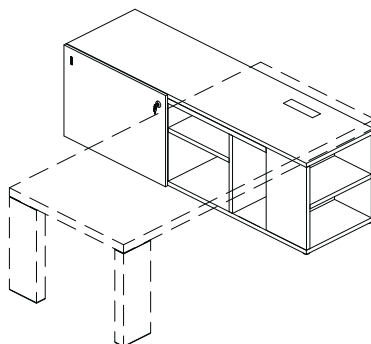

Desks come with different structures so that the customer may choose from corner legs (A) or panelled ones (B). The corner leg solution can be rotated using the drills pre-prepared on the top.

A

B

Both corner and panelled legs feature an elegant, chrome-plated profile with levelling feet for millimetric adjustment (+25 mm), the hollow structure of which can house wiring to create an elegant, practical unit.

The following options are available for the rectangular or shaped work tops:

- precomposed wood veneered top;
- leather top with visible stitching and veneered edges.

02

Return desks

The Titano collection includes independent or hook-on return desks. The latter are secured to the desk by means of a common metal plate measuring 300x135x3 mm. Return desks have the same specifications as desks.

03

Modesty panel

An 18 mm thick modesty panel, available in several finishes, can be fitted under the work top:

- melamine faced;
- precomposed wood veneered.

04

Structural service storage units

Desks can be provided with structural storage units with a melamine structure and CPU compartment. The area under the desk top can be closed (A) or open (B).

Storage units have magic tops that provide access to the rear internal compartment for wire management.

05

Meeting tables

Meeting tables are rectangular or shaped and can come with single or modular tops.