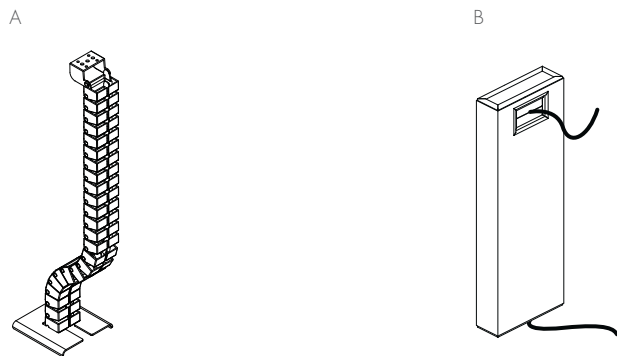

Vertical electrification can be provided with a translucent polycarbonate spine wire management system connected to the wire management tray (A). As an alternative, on the version with corner legs one of the legs can be provided with an aluminium cable gland (B).