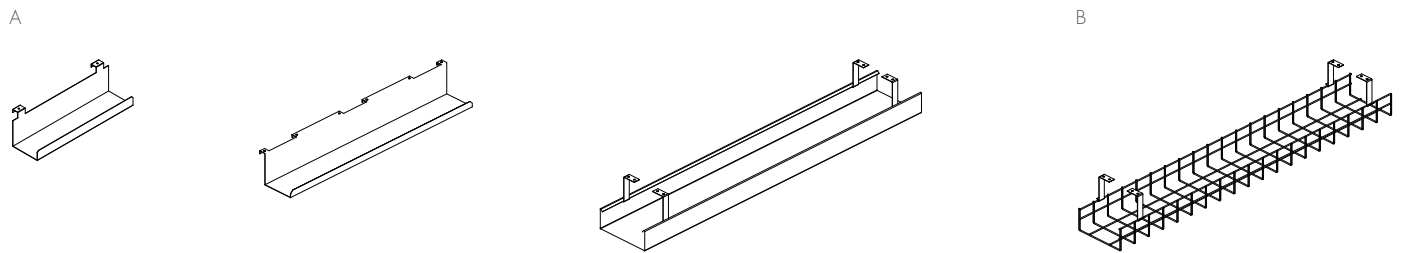

The bookcase has modules with 2 widths (380 and 760 mm) and 7 modules with different heights (450, 860, 1270, 1680, 2090, 2500 and 2910 mm). The bookcase can stand next to or on top of the console.

09 Electrification

Desk and meeting table tops can be provided with PVC wire management systems in different sizes and aluminium modular access plates. On demand these elements can be placed to personal requirements.
When there is no structural beam desks can be supplied with a metal wire management tray (A) or one in steel rod (B), secured to the top.