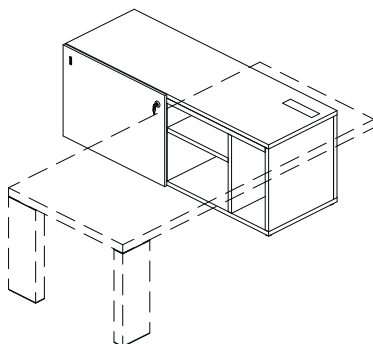

Desks come with different structures so that the customer may choose from corner legs (A) or panelled ones (B). The corner leg solution can be rotated using the drills pre-prepared on the top.

A

B

Both corner and panelled legs feature an elegant, chrome-plated profile with levelling feet for millimetric adjustment (+25 mm), the hollow structure of which can house wiring to create an elegant, practical unit.

The following options are available for the rectangular or shaped work tops:

- precomposed wood veneered top;
- leather top with visible stitching and veneered edges.

02

Return desks

The Titano collection includes independent or hook-on return desks. The latter are secured to the desk by means of a common metal plate measuring 300x135x3 mm. Return desks have the same specifications as desks.

03

Modesty panel

An 18 mm thick modesty panel, available in several finishes, can be fitted under the work top:

- melamine faced;
- precomposed wood veneered.

04

Structural service storage units

Desks can be provided with structural storage units with a melamine structure and CPU compartment. The area under the desk top can be closed (A) or open (B).

Storage units have magic tops that provide access to the rear internal compartment for wire management.

05

Meeting tables

Meeting tables are rectangular or shaped and can come with single or modular tops.