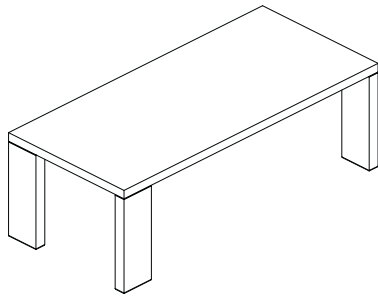

TITANO

is a top level executive collection with a wooden structure that will furnish prestige offices in an elegant, modern style.

01

Desks

The 60 mm thick work tops feature a special 475 kg/m³ dense wood fibre board (LINEX). The legs are produced by the folding process using an 18 mm thick particle board panel. Legs and tops are veneered and available in several finishes.

Desks come with different structures so that the customer may choose from corner legs (A) or panelled ones (B). The corner leg solution can be rotated using the drills pre-prepared on the top.

A

B

Both corner and panelled legs feature an elegant, chrome-plated profile with levelling feet for millimetric adjustment (+25 mm), the hollow structure of which can house wiring to create an elegant, practical unit.

The following options are available for the rectangular or shaped work tops:

- precomposed wood veneered top;
- leather top with visible stitching and veneered edges.

02

Return desks

The Titano collection includes independent or hook-on return desks. The latter are secured to the desk by means of a common metal plate measuring 300x135x3 mm. Return desks have the same specifications as desks.