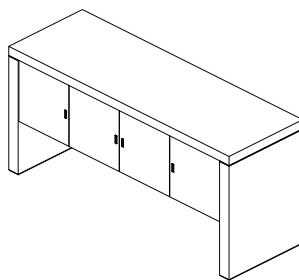

Both solutions have a wooden sliding door with lock. On demand a drawer pack can be added, with two melamine-faced drawers and a filing unit with soft closing mechanism. Doors and fronts are provided with chrome-plated vertical handles flush with the panel.

Storage units have magic tops that provide access to the rear internal compartment for wire management.

05

Meeting tables

Meeting tables are rectangular or shaped and can come with single or modular tops.

Meeting tables with single tops are available with the following types of structures:

- precomposed wood veneered corner leg;
- precomposed wood veneered panelled leg;
- painted or chrome-plated metal circular base.

Tops are available with the finishes described above for desks.

Modular meeting tables have panelled legs joined to each other by an anodised extruded aluminium, "C" profile beam with an external section of 181x97 mm.

06

Coffee tables

Titano also includes H.400 mm coffee tables with the same specifications used for desks.

07

Consoles

A console is available in precomposed wood veneer, without storage space (A) or with hinged doors (B).

A

B

The following options are available for storage unit doors:

- precomposed wood veneered;
- precomposed wood veneered door covered on the outside with leather, visible stitching and veneered edge;
- melamine-faced door covered on the outside with leather, visible stitching and veneered edge;
- embossed door covered on the outside with leather, visible stitching and veneered edge;
- polished aluminium frame and methacrylate panel.

08

Bookcase

The Titano collection is completed by a coordinating bookcase with load-bearing side panel and 30 mm thick melamine-faced structure. The following options are available for any doors and back panels: