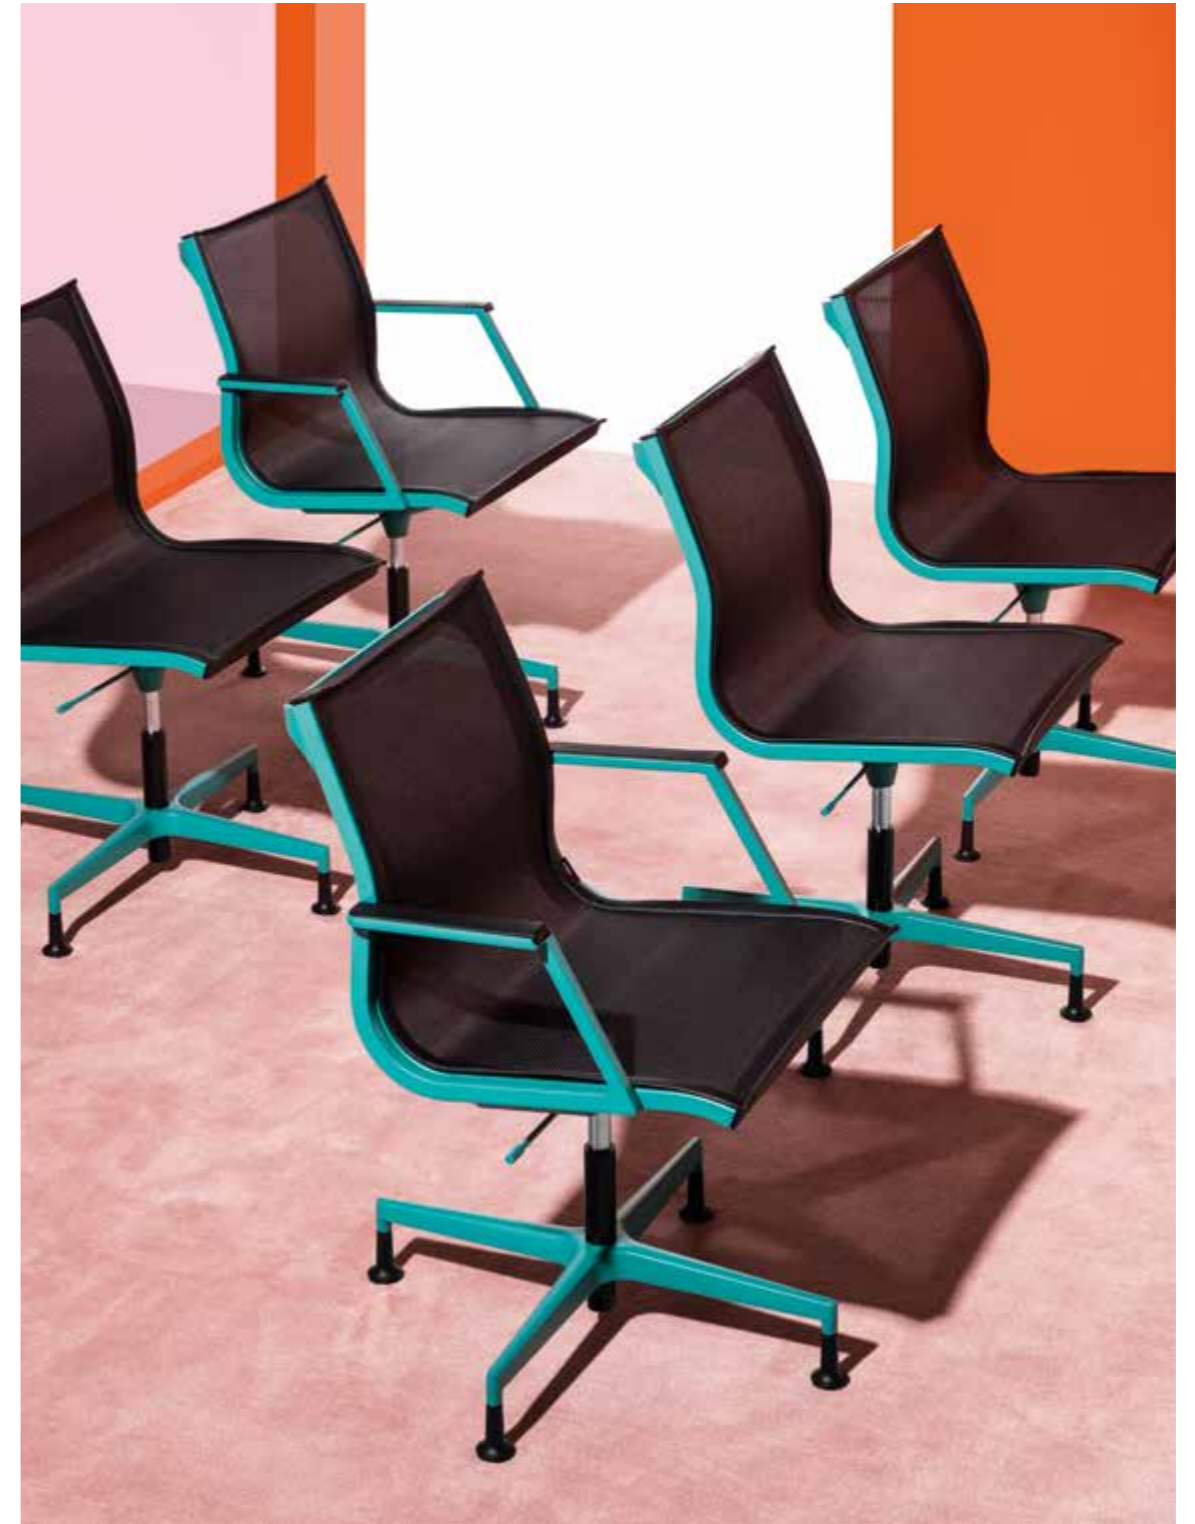

NULITE
Modelli 24100B e 24100/ 24100B and 24100 models